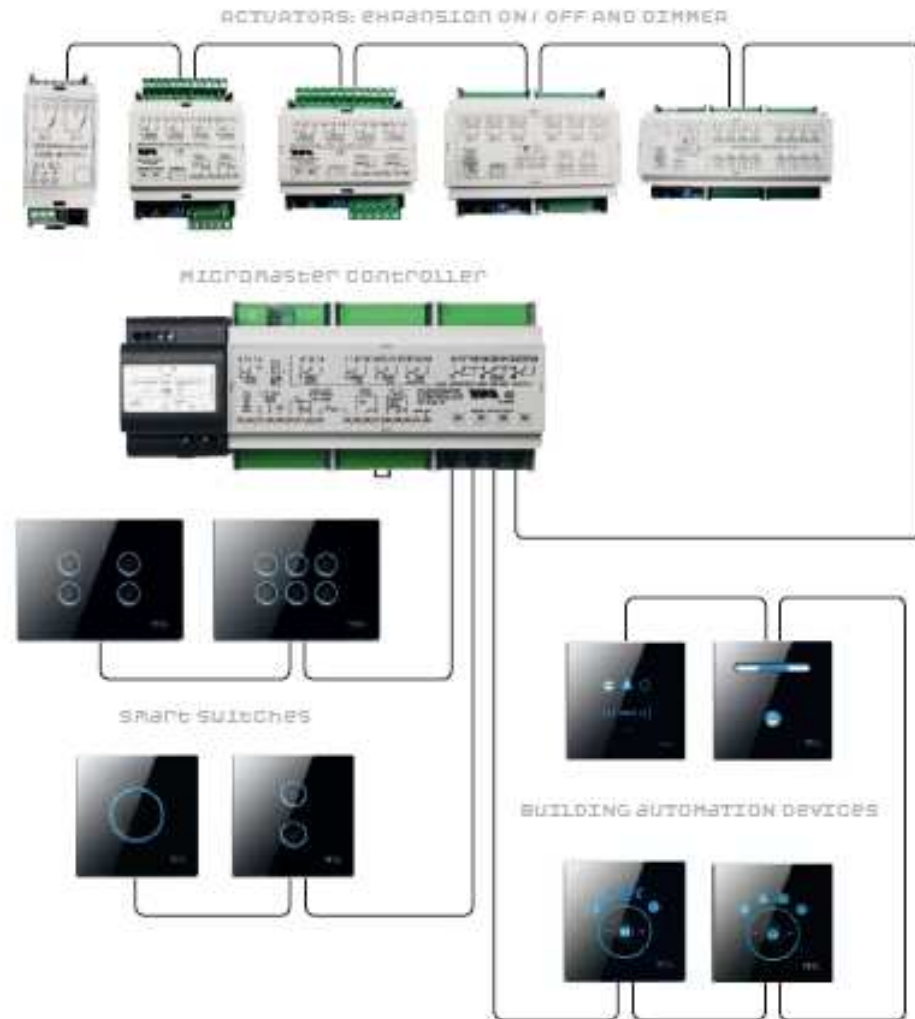

VITRUM per Hotels & Terziario

Automazione Alberghiera
integrata:

- Luci
- Controllo Accessi
- Controllo temperatura
- BMS e CCTV
- IPTV
- Laptop Conectivity